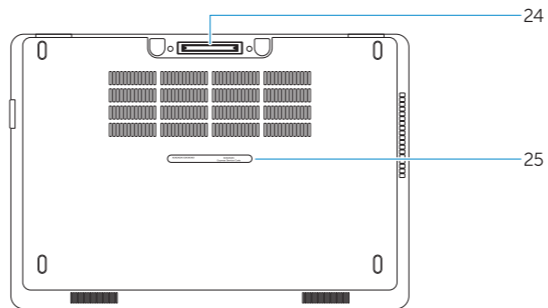

Kenmerken | Funkcje | Caracteristici | Funkcije

1. Network connector
2. VGA connector
3. USB 3.0 connectors
4. Microphones (optional)
5. Camera
6. Camera-status light
7. HDMI connector
8. Power connector
9. Microphone
10. Power button
11. USB 3.0 connector with PowerShare
12. Memory-card reader
13. Contactless smart-card reader (optional)
14. Fingerprint reader (optional)
15. Wireless-status light
16. Battery-status light
17. Hard-drive activity light
18. Power-status light
19. Speakers
20. Touchpad
21. Smart-card reader (optional)
22. Headset connector
23. Security-cable slot
24. Dock connector (optional)
25. Service-tag label