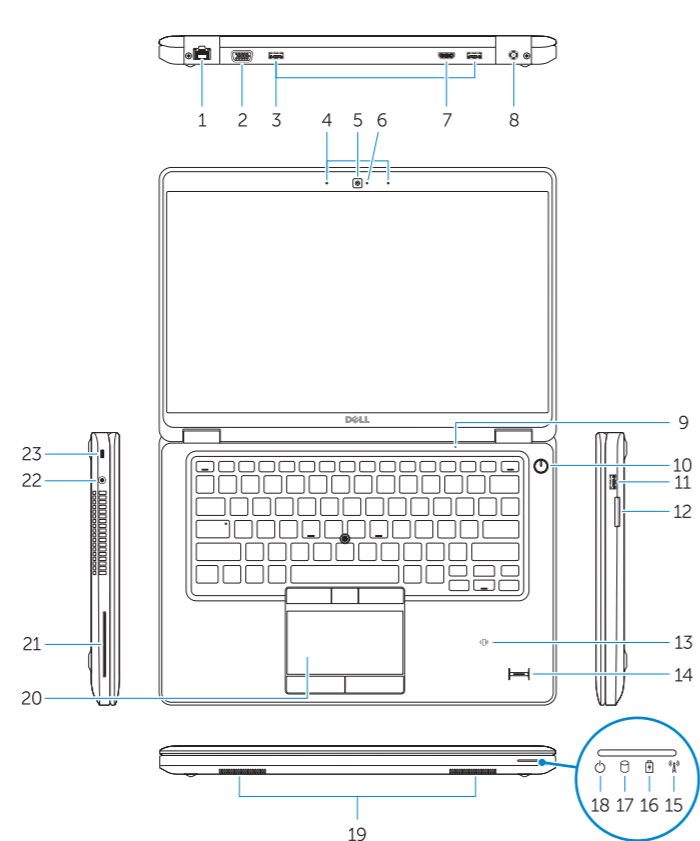

Kenmerken | Funkcje | Caracteristici | Funkcije

1. Network connector
2. VGA connector
3. USB 3.0 connectors
4. Microphones (optional)
5. Camera
6. Camera-status light
7. HDMI connector
8. Power connector
9. Microphone
10. Power button
11. USB 3.0 connector with PowerShare
12. Memory-card reader
13. Contactless smart-card reader (optional)
14. Fingerprint reader (optional)
15. Wireless-status light
16. Battery-status light
17. Hard-drive activity light
18. Power-status light
19. Speakers
20. Touchpad
21. Smart-card reader (optional)
22. Headset connector
23. Security-cable slot
24. Dock connector (optional)
25. Service-tag label